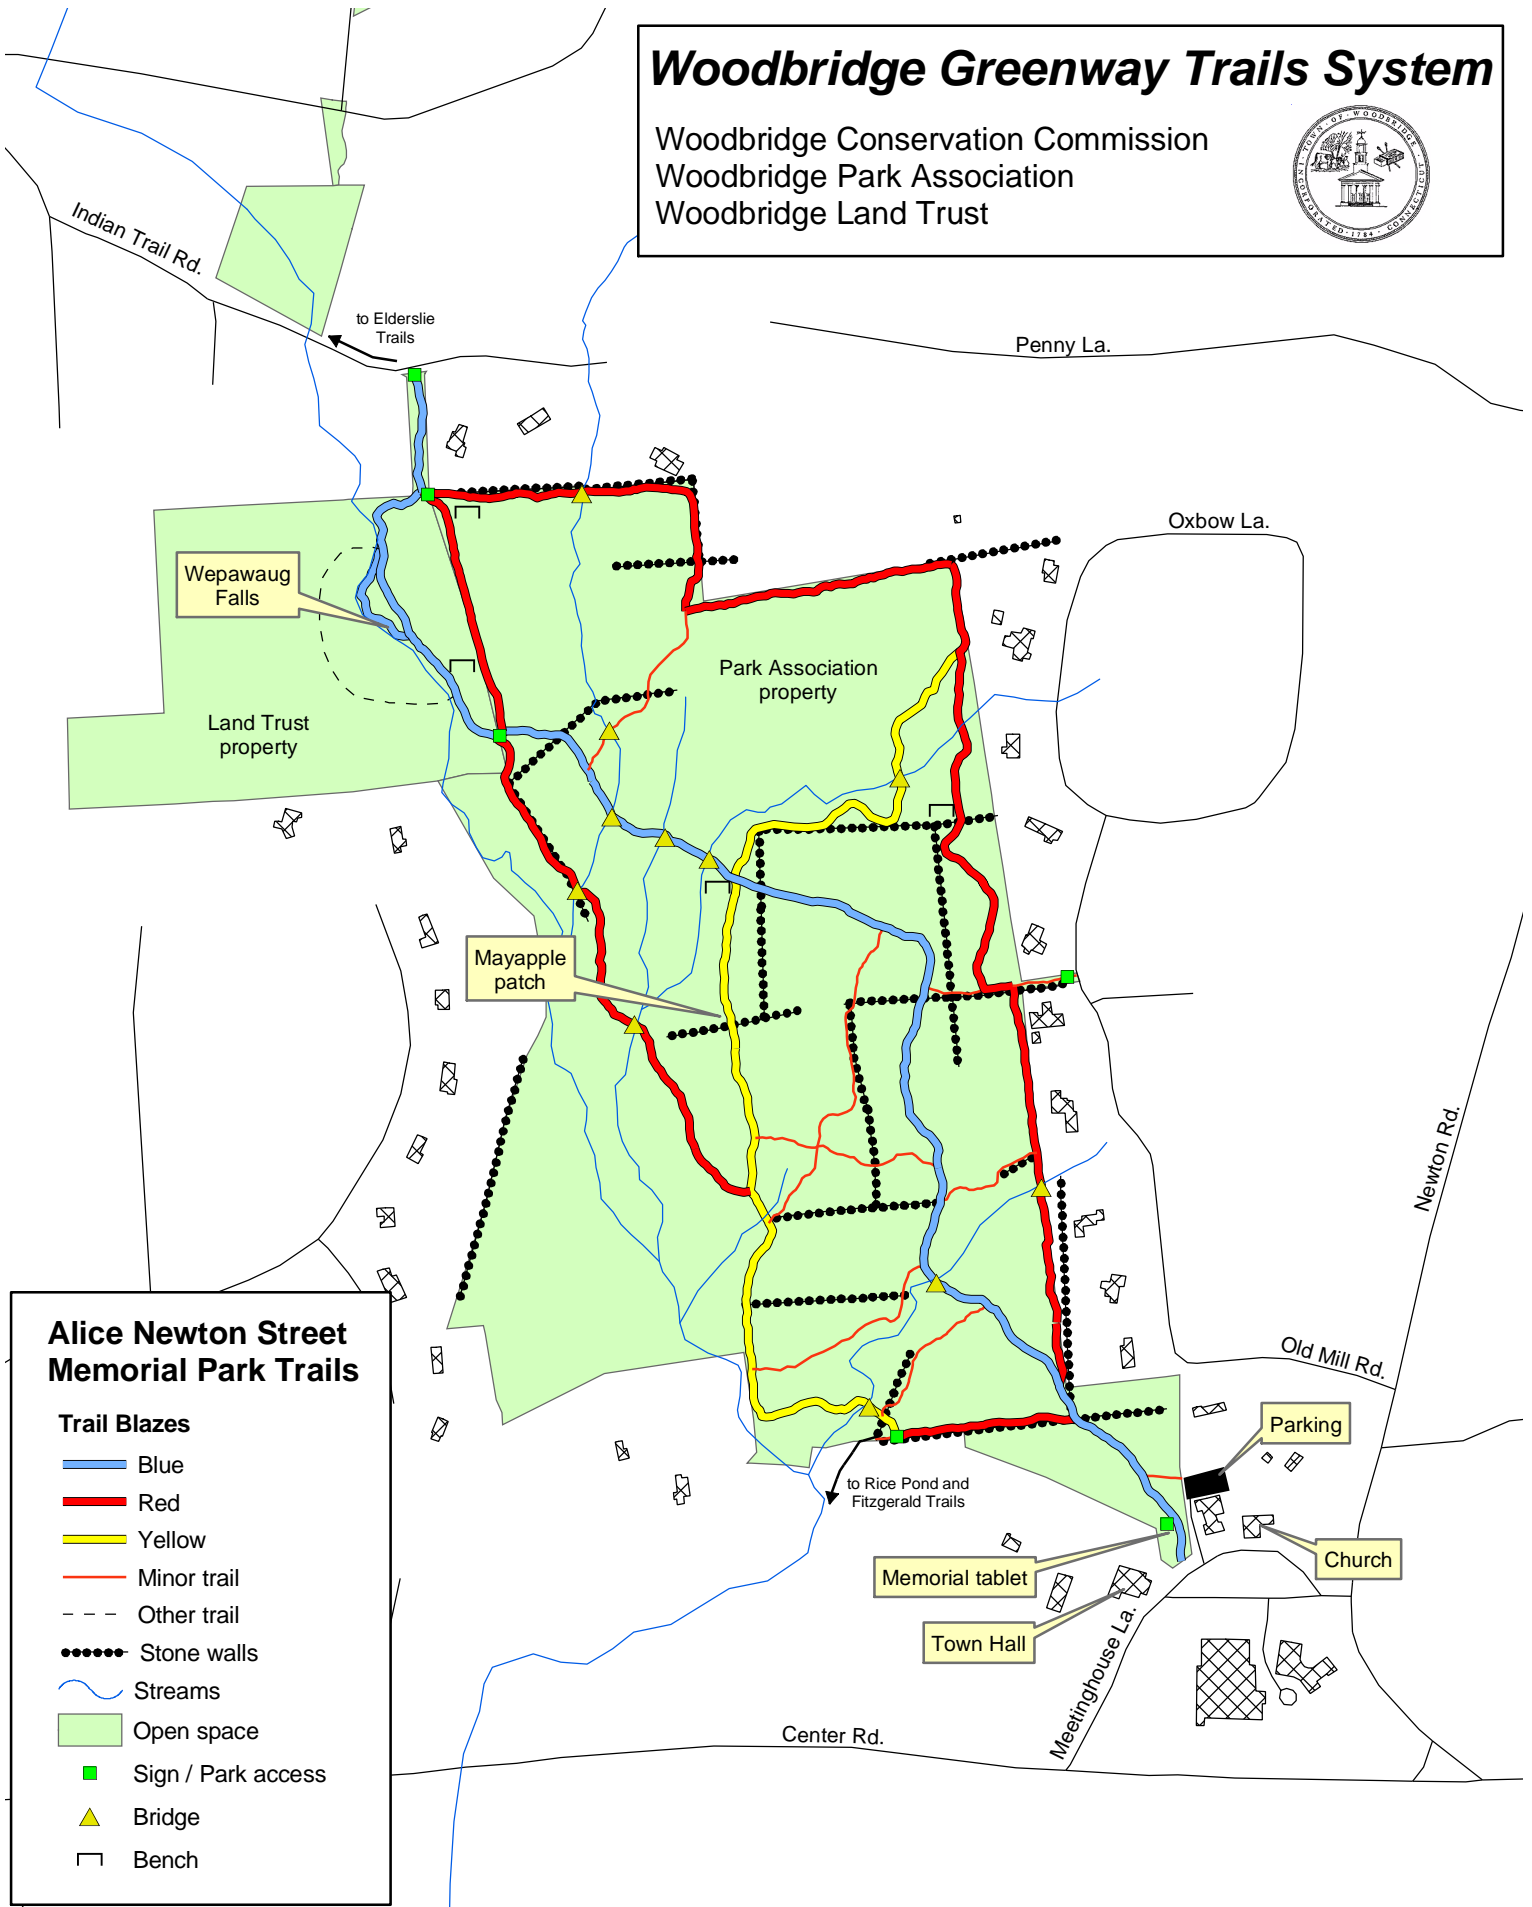

Woodbridge Greenway Trails System

Woodbridge Conservation Commission
 Woodbridge Park Association
 Woodbridge Land Trust

Alice Newton Street Memorial Park Trails

Trail Blazes

- Blue
- Red
- Yellow
- Minor trail
- - - Other trail
- Stone walls
- Streams
- Open space
- Sign / Park access
- ▲ Bridge
- Bench

Trail delineations compiled by Regional Water Authority - May 2006.
 Parcel lines provided by Town of Woodbridge.
 Other data compiled with 2006 digital orthophotos provided by SBC.